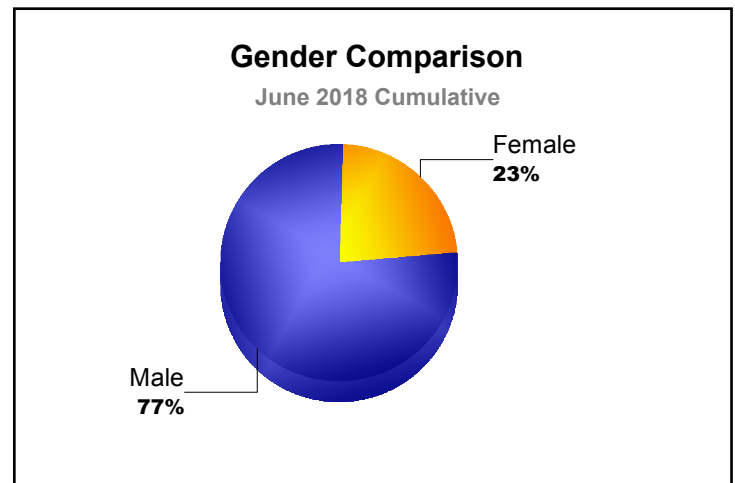

Year	New Clubs	Dropped Clubs	Gain/ Loss Clubs	New Members	Charter Members	Reinstate Members	Transfer Members	Total Member Added	Total Members Dropped	Gain/ Loss Members
2013-2014	0	0	0	110	1	3	6	120	-130	-10
2014-2015	0	-1	-1	120	1	6	7	134	-128	6
2015-2016	0	-1	-1	86	1	13	3	103	-155	-52
2016-2017	0	0	0	101	1	3	5	110	-126	-16
2017-2018	0	-1	-1	76	0	5	4	85	-169	-84
<b>Average</b>	<b>0</b>	<b>-1</b>	<b>-1</b>	<b>99</b>	<b>1</b>	<b>6</b>	<b>5</b>	<b>110</b>	<b>-142</b>	<b>-31</b>