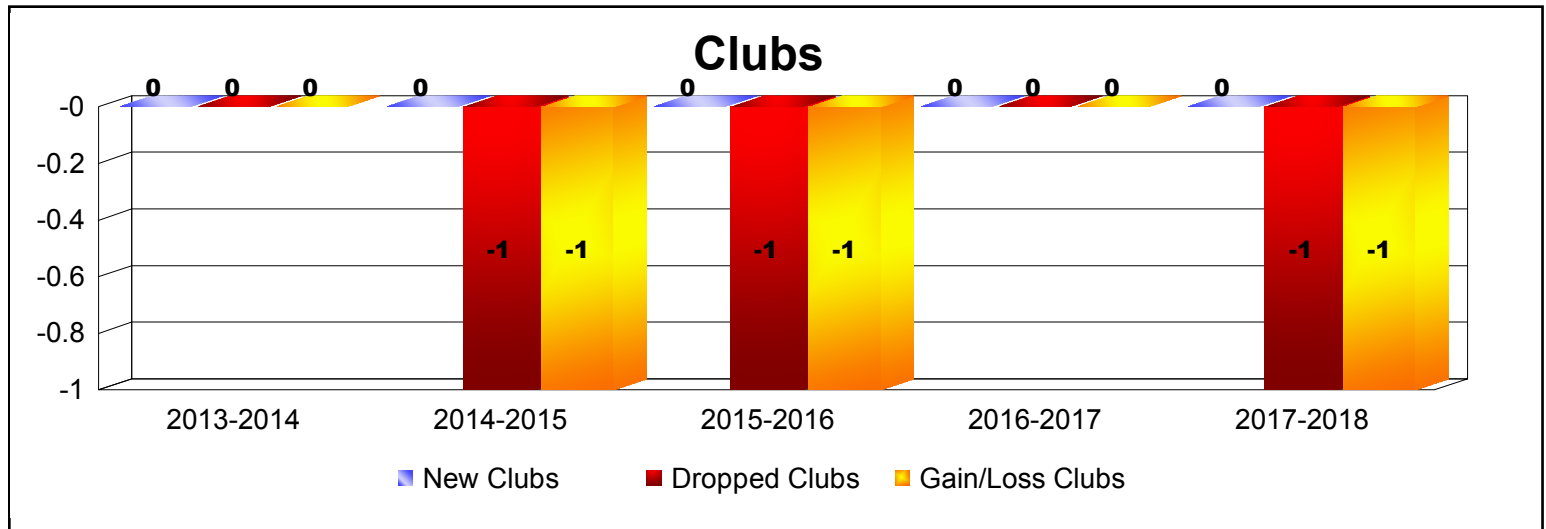

Year	New Clubs	Dropped Clubs	Gain/ Loss Clubs	New Members	Charter Members	Reinstate Members	Transfer Members	Total Member Added	Total Members Dropped	Gain/ Loss Members
2013-2014	0	0	0	110	1	3	6	120	-130	-10
2014-2015	0	-1	-1	120	1	6	7	134	-128	6
2015-2016	0	-1	-1	86	1	13	3	103	-155	-52
2016-2017	0	0	0	101	1	3	5	110	-126	-16
2017-2018	0	-1	-1	76	0	5	4	85	-169	-84
<b>Average</b>	<b>0</b>	<b>-1</b>	<b>-1</b>	<b>99</b>	<b>1</b>	<b>6</b>	<b>5</b>	<b>110</b>	<b>-142</b>	<b>-31</b>

Year	New Clubs	Dropped Clubs	Gain/ Loss Clubs	New Members	Charter Members	Reinstate Members	Transfer Members	Total Member Added	Total Members Dropped	Gain/ Loss Members
2013-2014	1	0	1	58	21	2	7	88	-71	17
2014-2015	0	0	0	46	0	4	3	53	-72	-19
2015-2016	1	-1	0	49	34	2	12	97	-63	34
2016-2017	0	-1	-1	44	2	0	1	47	-57	-10
2017-2018	0	-1	-1	36	0	4	4	44	-92	-48
<b>Average</b>	<b>0</b>	<b>-1</b>	<b>0</b>	<b>47</b>	<b>11</b>	<b>2</b>	<b>5</b>	<b>66</b>	<b>-71</b>	<b>-5</b>