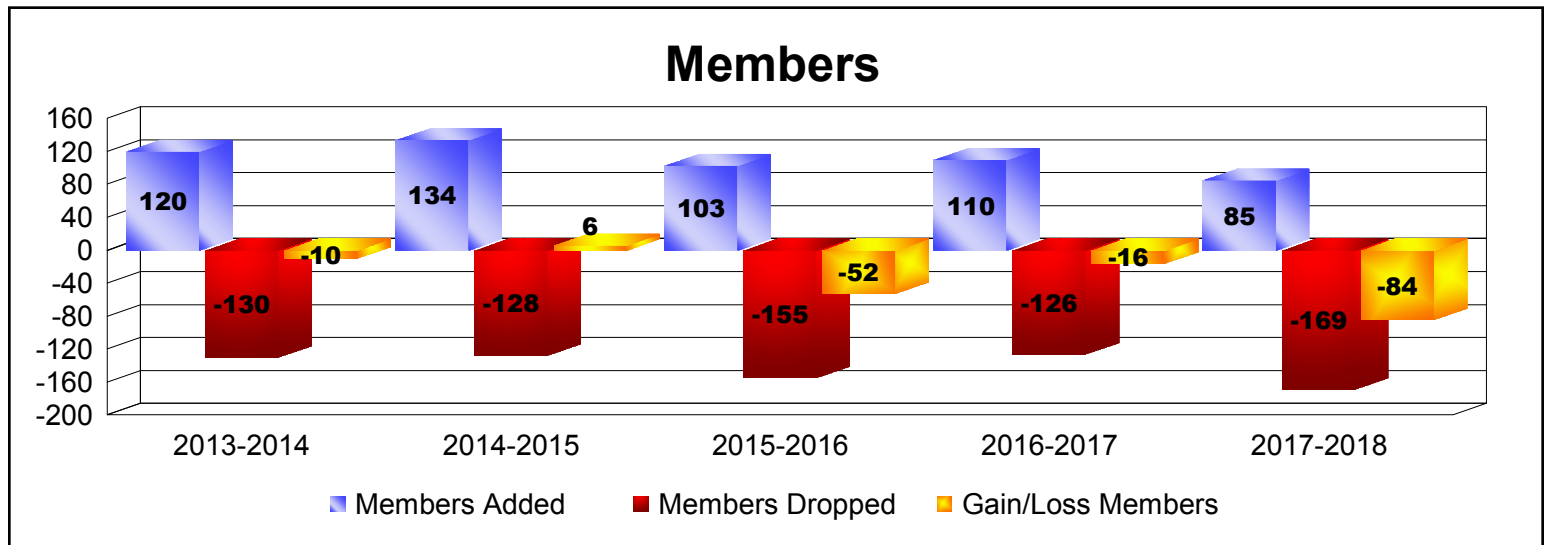

Year	New Clubs	Dropped Clubs	Gain/ Loss Clubs	New Members	Charter Members	Reinstate Members	Transfer Members	Total Member Added	Total Members Dropped	Gain/ Loss Members
2013-2014	0	0	0	110	1	3	6	120	-130	-10
2014-2015	0	-1	-1	120	1	6	7	134	-128	6
2015-2016	0	-1	-1	86	1	13	3	103	-155	-52
2016-2017	0	0	0	101	1	3	5	110	-126	-16
2017-2018	0	-1	-1	76	0	5	4	85	-169	-84
<b>Average</b>	<b>0</b>	<b>-1</b>	<b>-1</b>	<b>99</b>	<b>1</b>	<b>6</b>	<b>5</b>	<b>110</b>	<b>-142</b>	<b>-31</b>

Year	New Clubs	Dropped Clubs	Gain/ Loss Clubs	New Members	Charter Members	Reinstate Members	Transfer Members	Total Member Added	Total Members Dropped	Gain/ Loss Members
2013-2014	1	0	1	58	21	2	7	88	-71	17
2014-2015	0	0	0	46	0	4	3	53	-72	-19
2015-2016	1	-1	0	49	34	2	12	97	-63	34
2016-2017	0	-1	-1	44	2	0	1	47	-57	-10
2017-2018	0	-1	-1	36	0	4	4	44	-92	-48
<b>Average</b>	<b>0</b>	<b>-1</b>	<b>0</b>	<b>47</b>	<b>11</b>	<b>2</b>	<b>5</b>	<b>66</b>	<b>-71</b>	<b>-5</b>