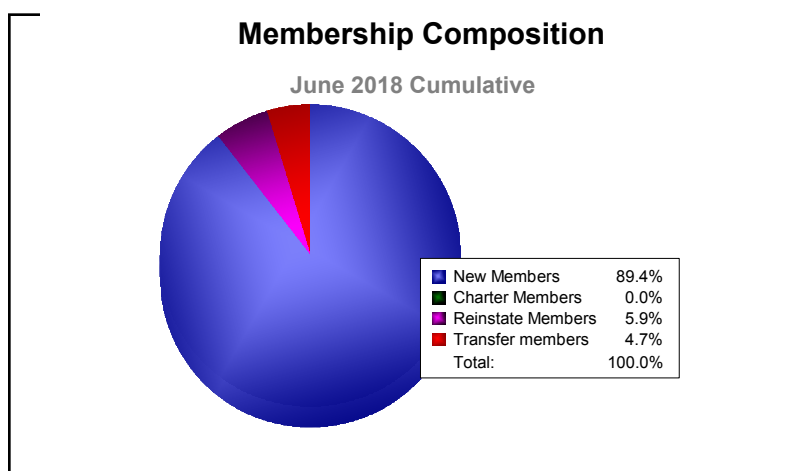

Year	New Clubs	Dropped Clubs	Gain/ Loss Clubs	New Members	Charter Members	Reinstate Members	Transfer Members	Total Member Added	Total Members Dropped	Gain/ Loss Members
2013-2014	0	0	0	110	1	3	6	120	-130	-10
2014-2015	0	-1	-1	120	1	6	7	134	-128	6
2015-2016	0	-1	-1	86	1	13	3	103	-155	-52
2016-2017	0	0	0	101	1	3	5	110	-126	-16
2017-2018	0	-1	-1	76	0	5	4	85	-169	-84
<b>Average</b>	<b>0</b>	<b>-1</b>	<b>-1</b>	<b>99</b>	<b>1</b>	<b>6</b>	<b>5</b>	<b>110</b>	<b>-142</b>	<b>-31</b>